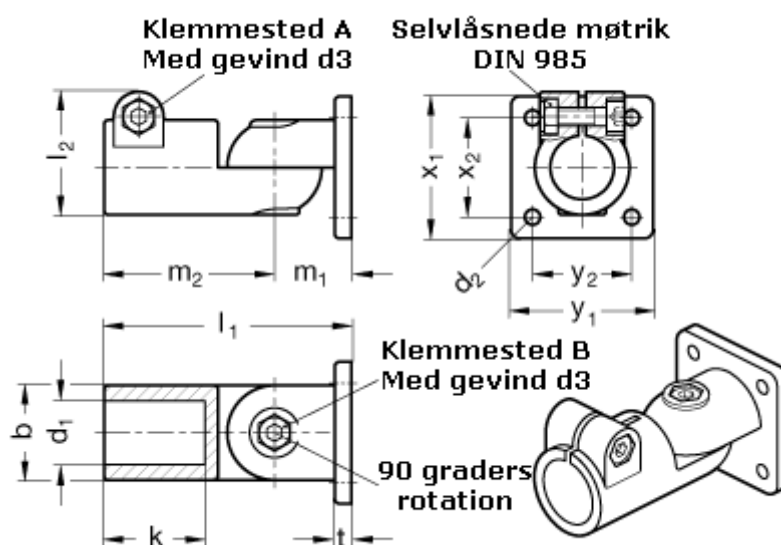

Article number: 20282B48T2SW

Description: E+G Swivel clamp connector joint
GN 282-B48-T-2-SW

Measures

b = 65	m2 = 115
d1 = B48	t = 14
d2 = 11.0	x1 = 105
d3 = M10	x2 = 74
k = 74.0	y1 = 105
l1 = 167.0	y2 = 74
l2 = 77.5	
m1 = 52.0	